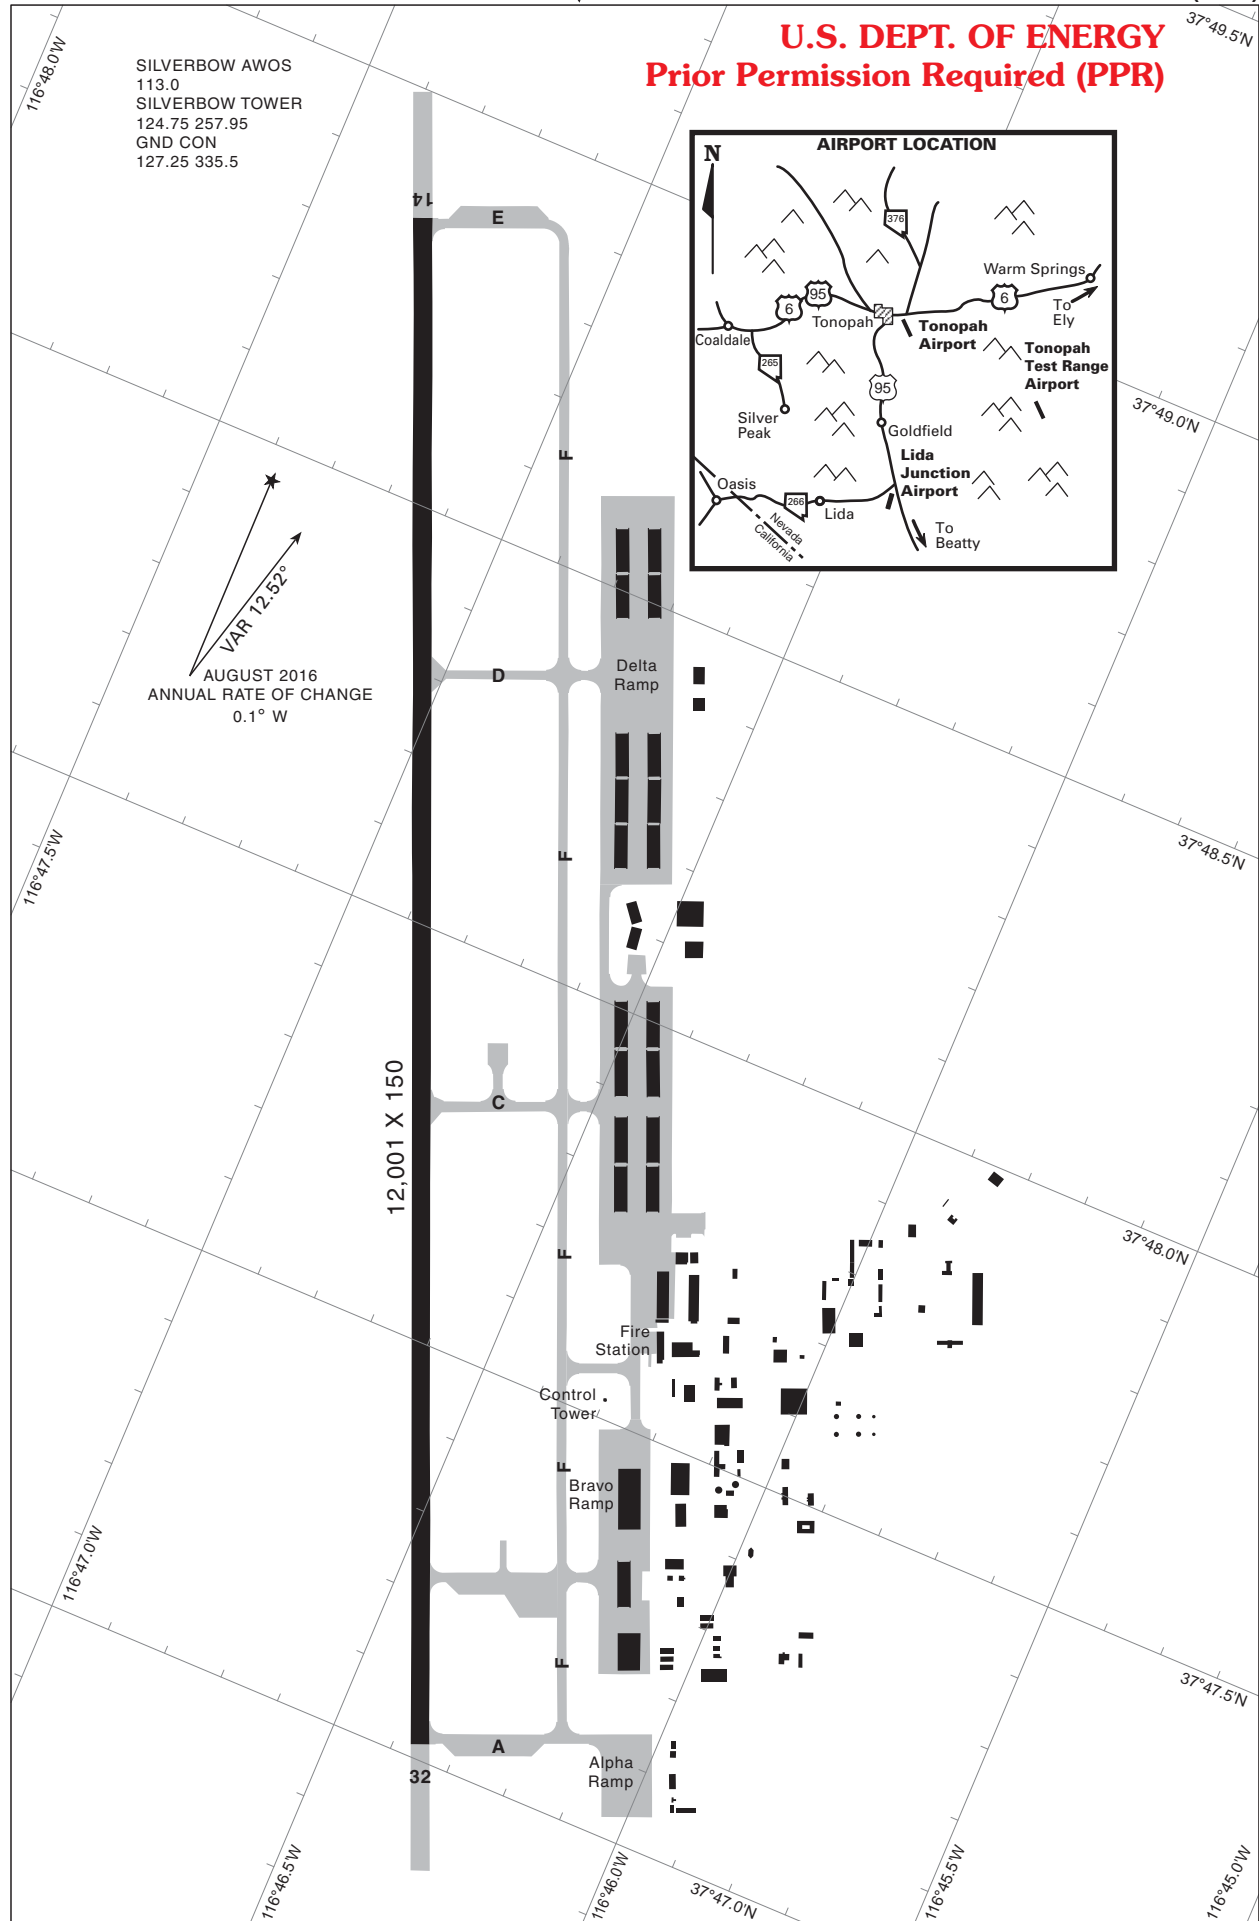

# AIRPORT DIAGRAM

TONOPAH, NEVADA  
TONOPAH TEST RANGE (TNX)

**U.S. DEPT. OF ENERGY**  
**Prior Permission Required (PPR)**

SILVERBOW AWOS  
113.0  
SILVERBOW TOWER  
124.75 257.95  
GND CON  
127.25 335.5