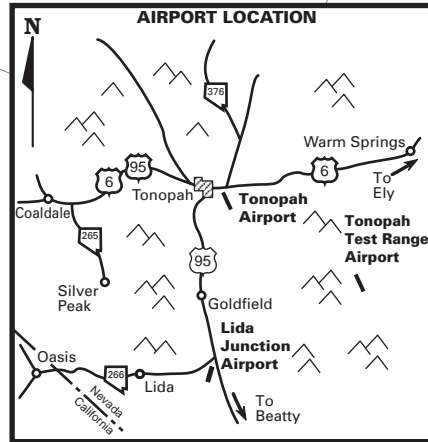

AIRPORT DIAGRAM

FOR DETAILED INFORMATION CONTACT
NDOT - PLANNING AVIATION (775) 888-7353

TONOPAH, NEVADA
TONOPAH TEST RANGE (TNX)