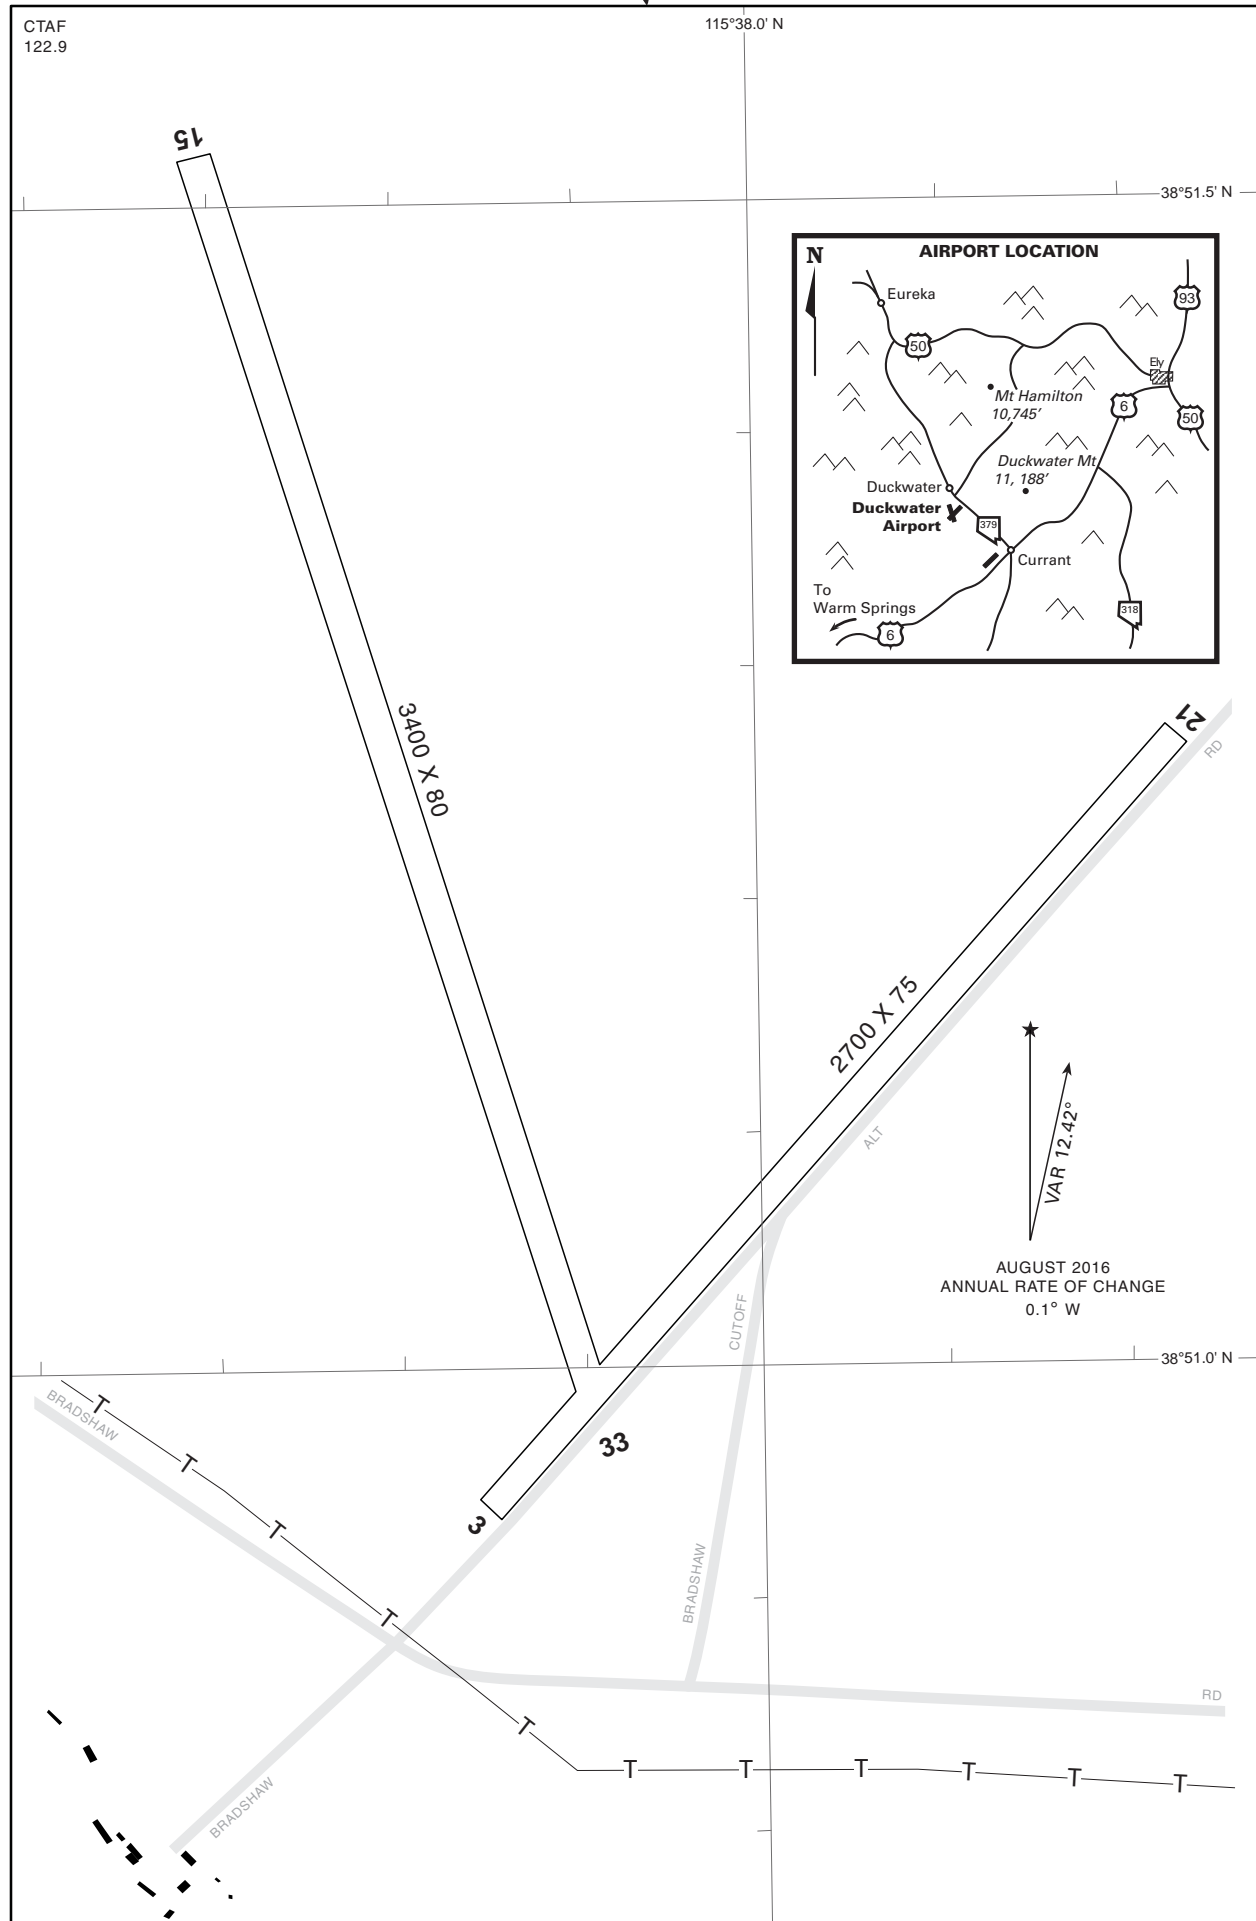

AIRPORT DIAGRAM

DUCKWATER, NEVADA
DUCKWATER (01U)

CTAF
122.9

115°38.0' N

38°51.5' N

AIRPORT DIAGRAM

FOR DETAILED INFORMATION CONTACT
NDOT - PLANNING AVIATION (775) 888-7353

DUCKWATER, NEVADA
DUCKWATER (01U)