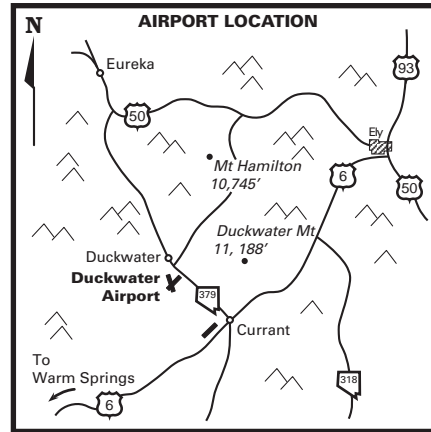

AIRPORT DIAGRAM

DUCKWATER, NEVADA
DUCKWATER (01U)

CTAF
122.9

115°38.0' N

38°51.5' N

AIRPORT DIAGRAM

FOR DETAILED INFORMATION CONTACT
NDOT - PLANNING AVIATION (775) 888-7353

DUCKWATER, NEVADA
DUCKWATER (01U)