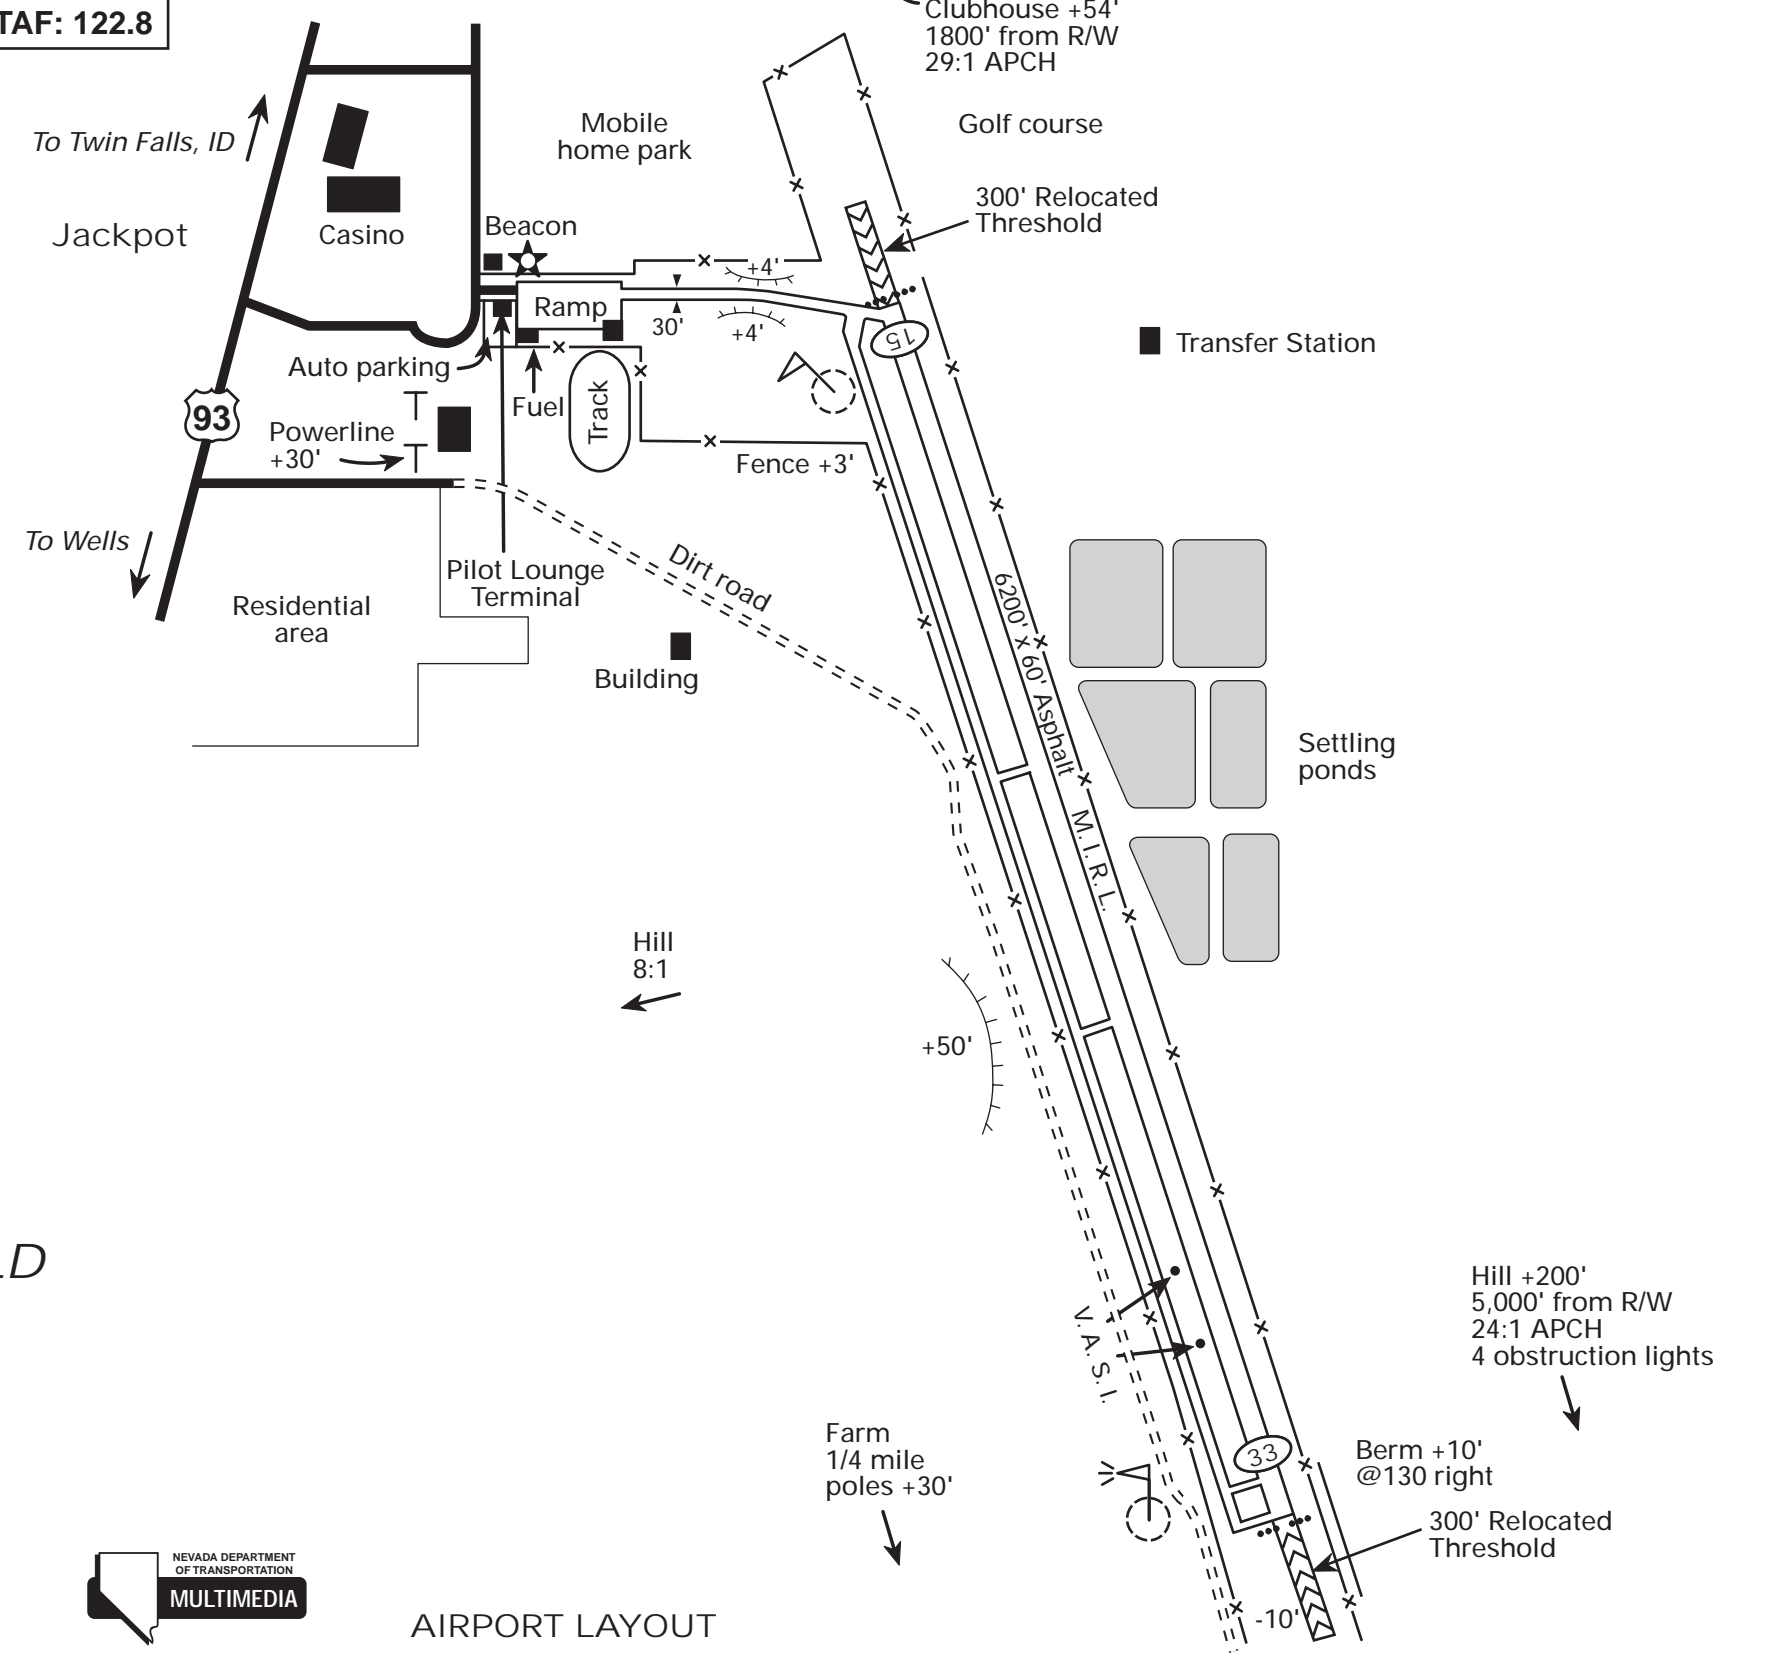

REMARKS:
COORDINATES: 41° 58' 34" N (Est.)
114° 39' 26" W (Est.)

NOTE: *Not to Scale*
Distances and Heights
are Approximate

ACRES 325
ELEVATION 5,213' (Est.)

**JACKPOT/ HAYDEN FIELD
AIRPORT (Ø6U)
JACKPOT, NEVADA**